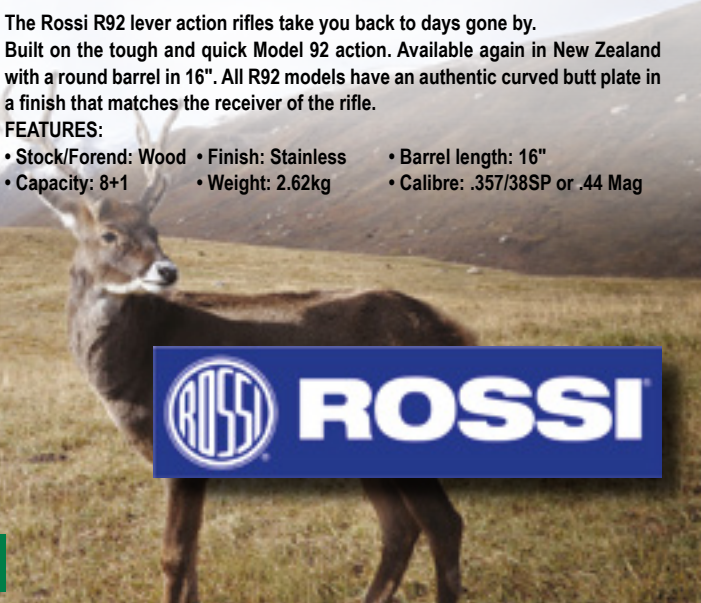

\$1,539.00

- ROSSI PUMA 16" BLUED
- AVAILABLE IN: .44 MAG, .357/.38 SPECIAL

\$1,449.00

TIKKA

T3X LITE VEIL WIDELAND

T3x Lite Veil Wideland is the perfect companion for mountain terrains. Cerakote coating on the barrel enhances weather durability. Muzzle brake is included for recoil reduction. Fluted bolt with oversized bolt knob optimizes weight and ergonomics while the new, D18 barrel profile allows greater accuracy for stretching the legs of this long-range mountain rifle. Special features include; Veil Wideland Camo stock, New fluted profile barrel, Cerakote Barreled action, Fluted bolt, Muzzle brake and Oversized bolt handle